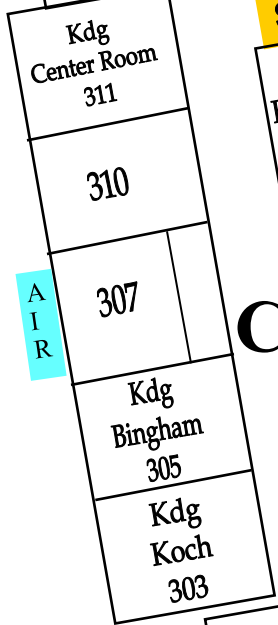

600 Wing

**Rear of School:
Faculty/Staff Parking
Only**

**Side Lot:
Visitor Parking**

Gauley Media Center 501

B

STAIRS

STAIRS

C

STAIRS

D

A
C
C
E
S
S
R
O
A
D

FIRST FLOOR

A

Reserved for Visitor Parking Only; No Faculty or Staff

VALRICO ELEMENTARY SCHOOL

609 S. Miller Road
Valrico, Fl. 33594
813-744-6777

SECOND FLOOR